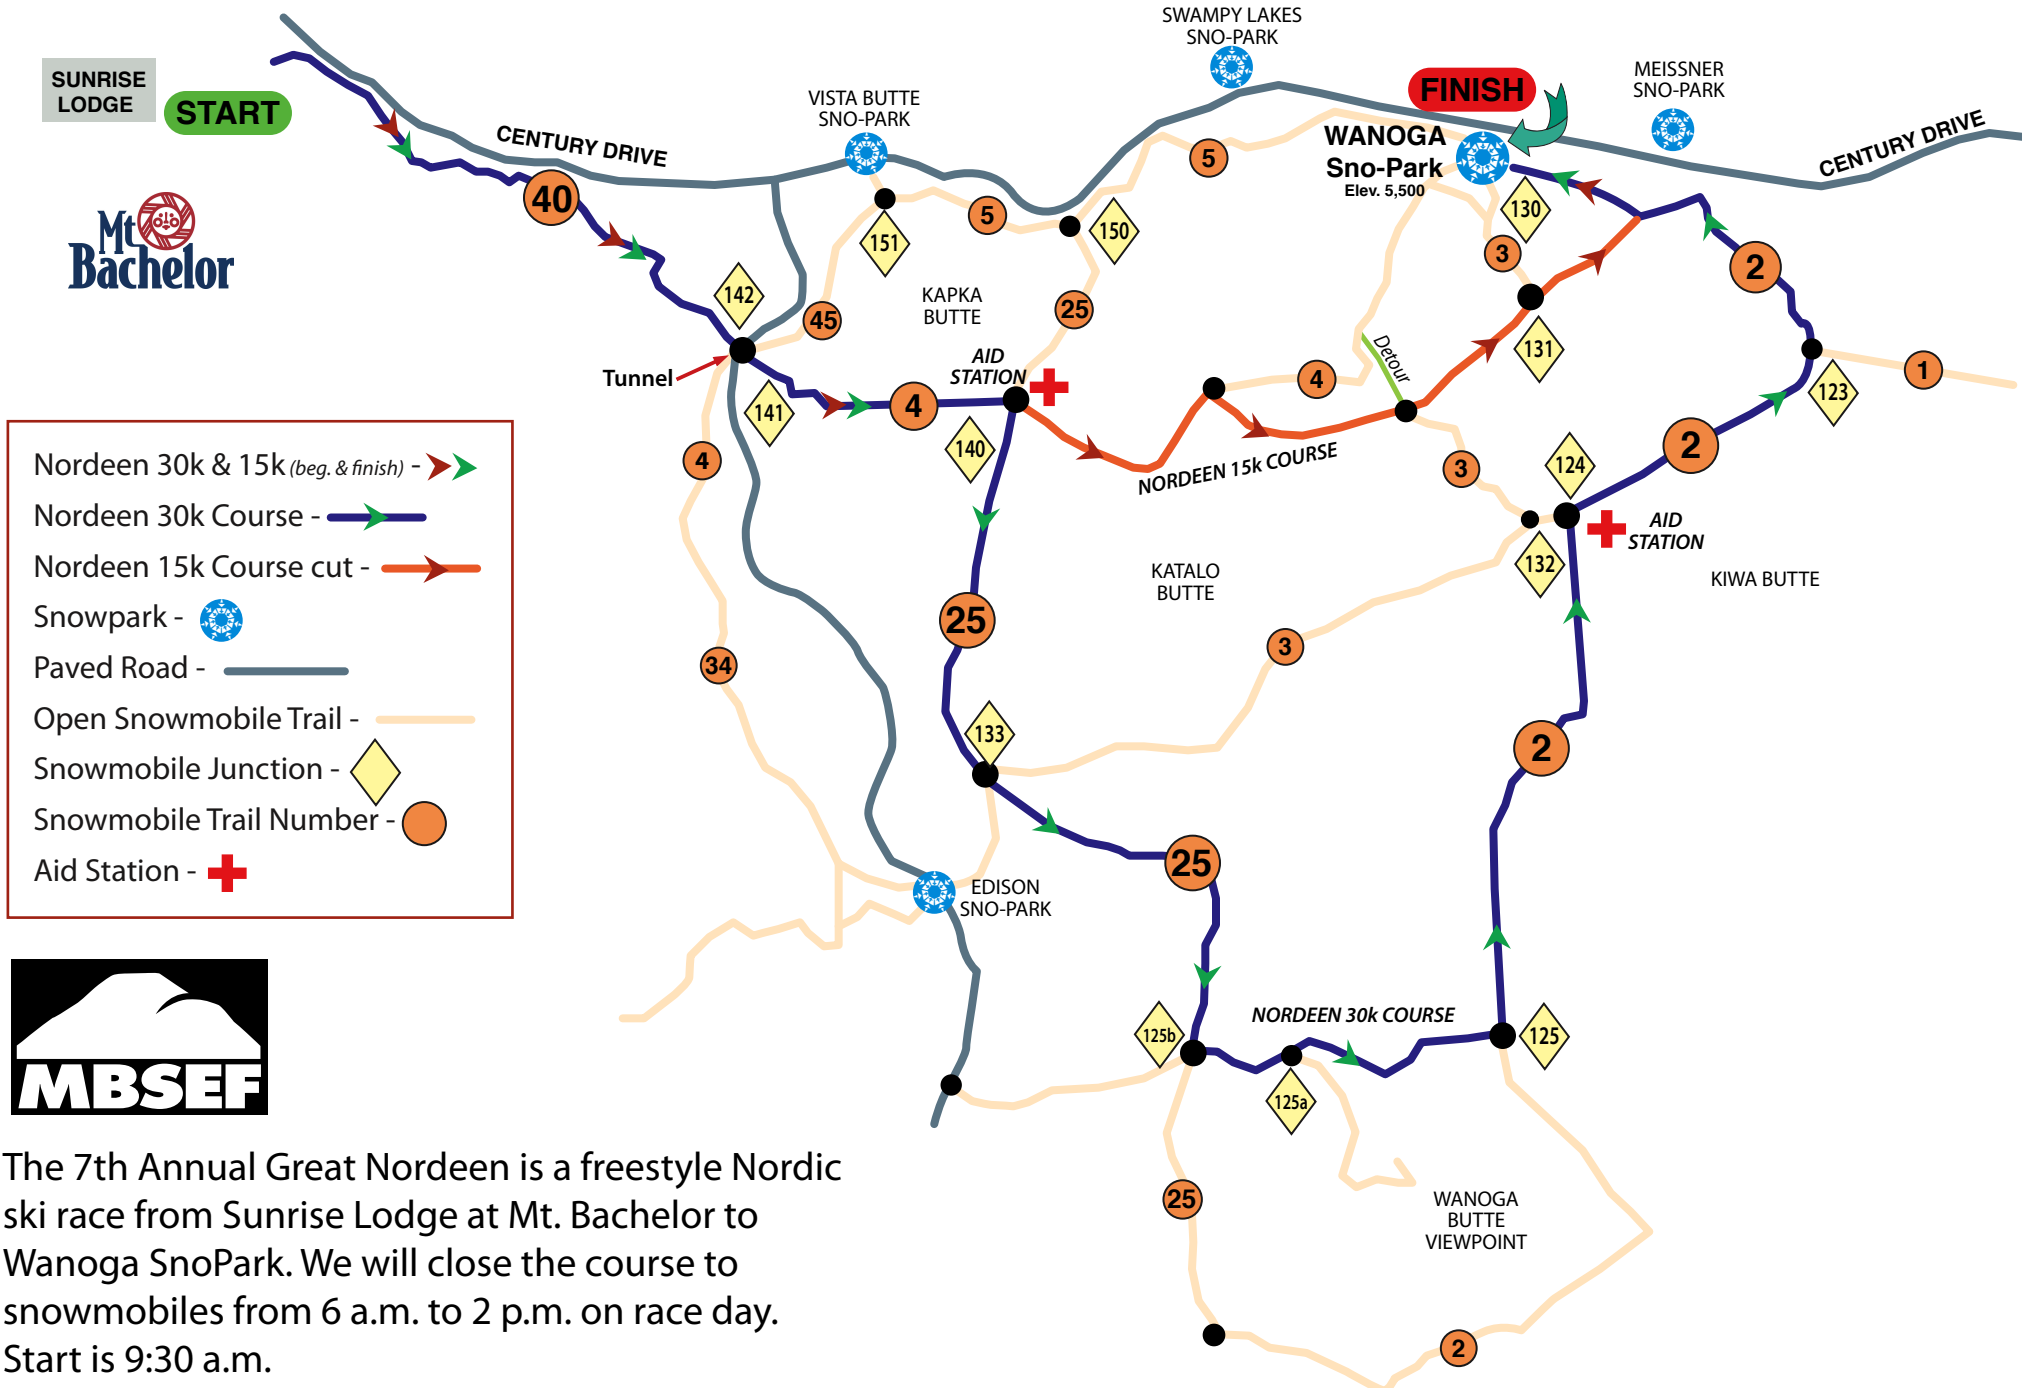

# Great Nordeen • April 4, 2009 • RACE & TRAIL INFORMATION

The 7th Annual Great Nordeen is a freestyle Nordic ski race from Sunrise Lodge at Mt. Bachelor to Wanoga SnoPark. We will close the course to snowmobiles from 6 a.m. to 2 p.m. on race day. Start is 9:30 a.m.

For more information about our races visit [www.mbsef.org](http://www.mbsef.org) or call 388-0002. Thanks and enjoy the trails!