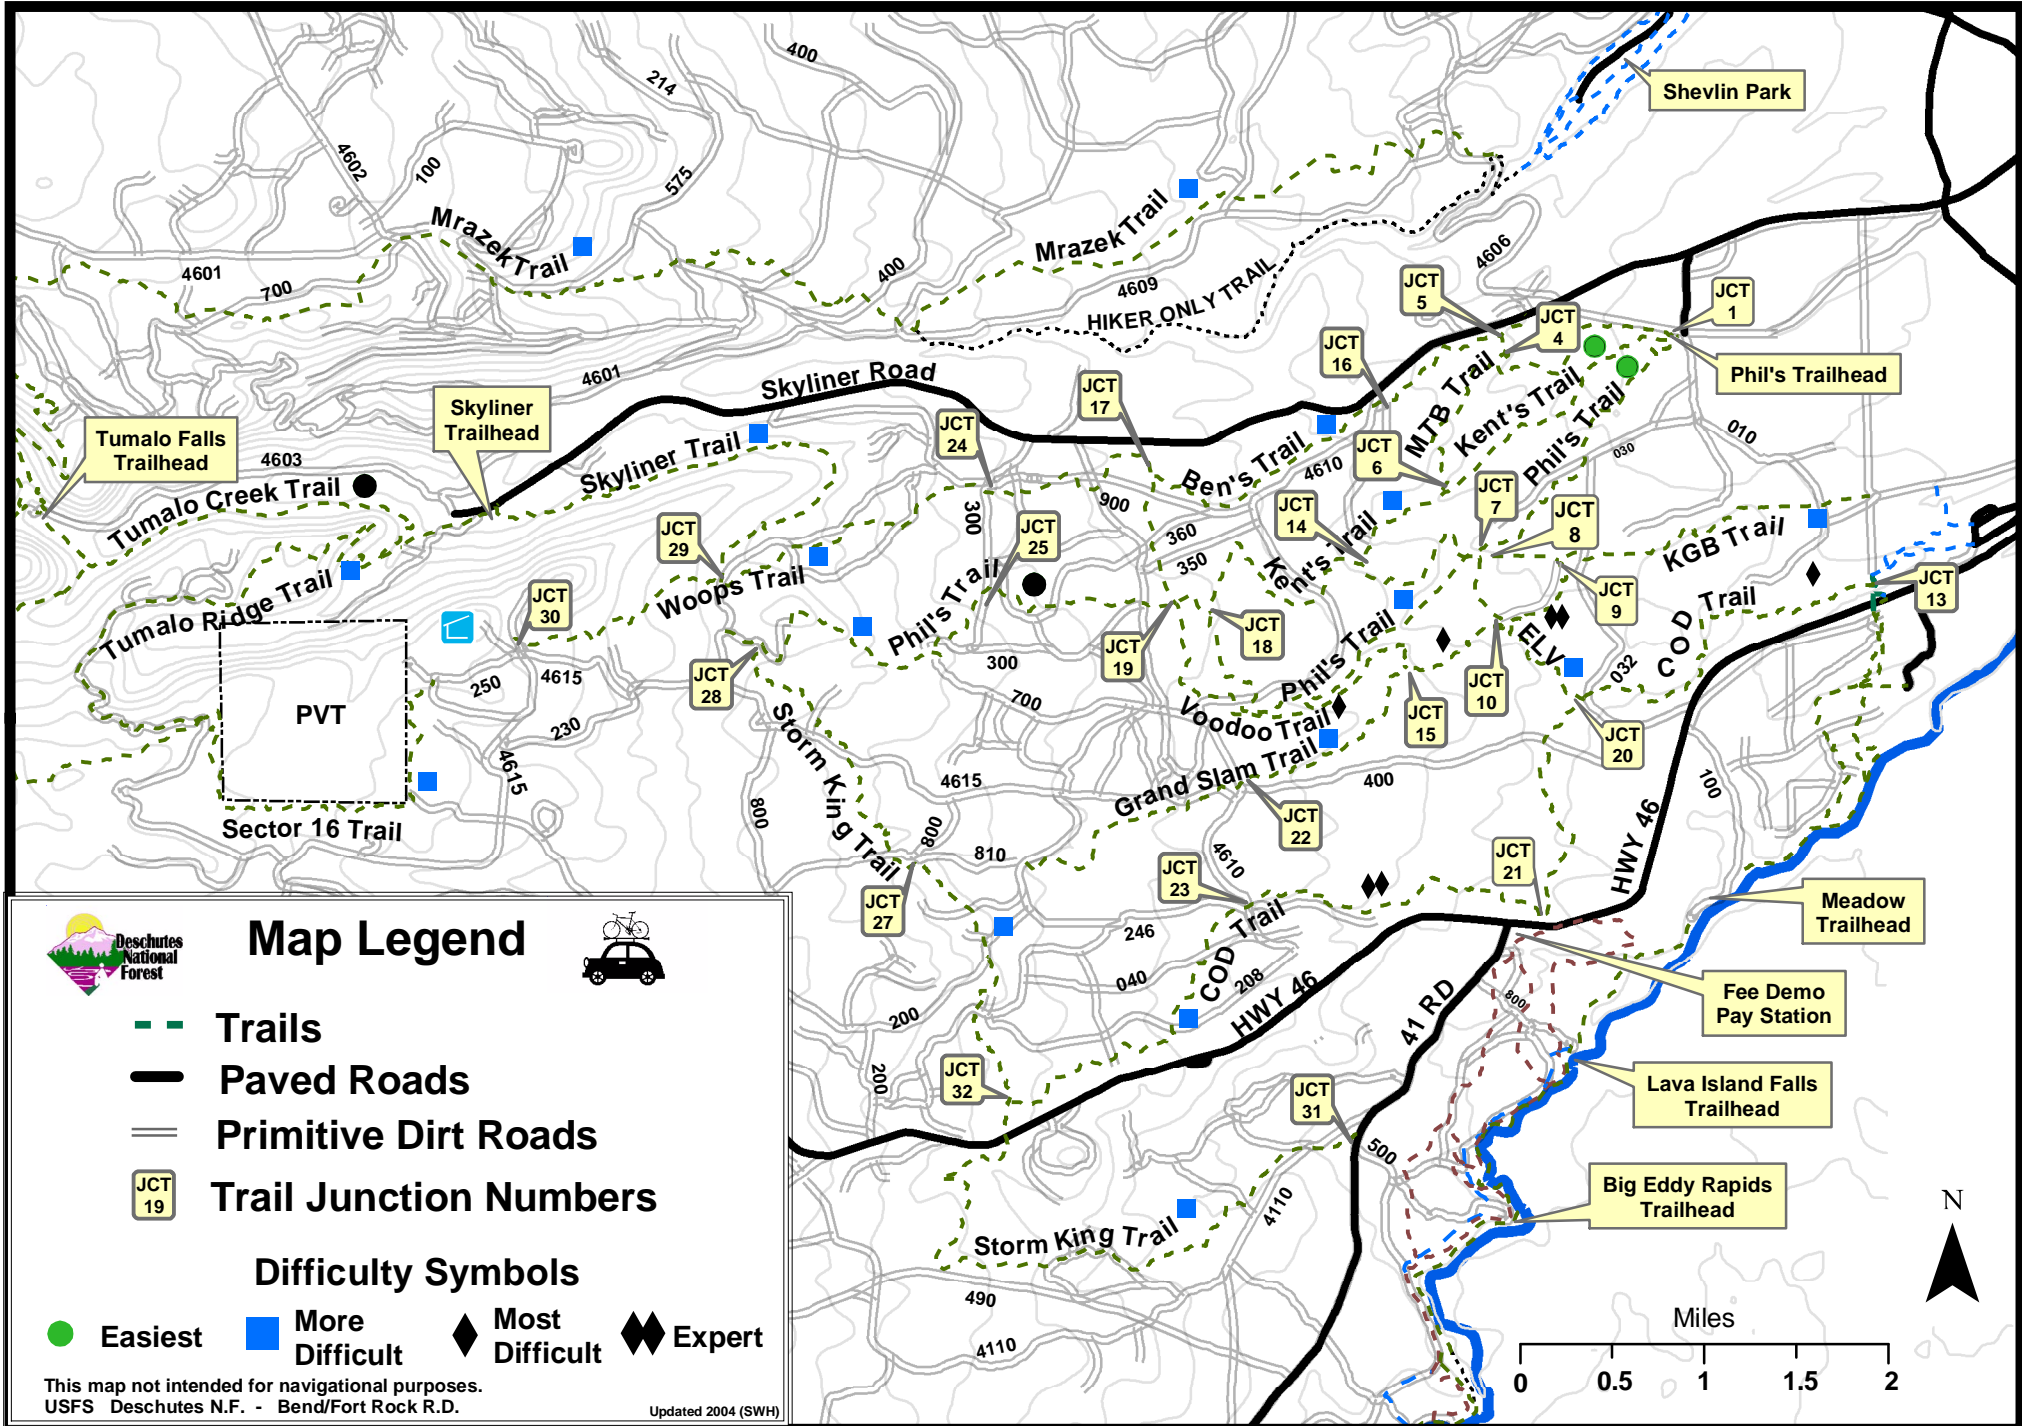

Mountain Bike Trails at Phil's Trailhead

Map Legend

- Trails
- Paved Roads
- Primitive Dirt Roads
- JCT 19 Trail Junction Numbers

Difficulty Symbols

- Easiest
- More Difficult
- ◆ Most Difficult
- ◆◆ Expert

This map not intended for navigational purposes.
USFS Deschutes N.F. - Bend/Fort Rock R.D.

Updated 2004 (SWH)